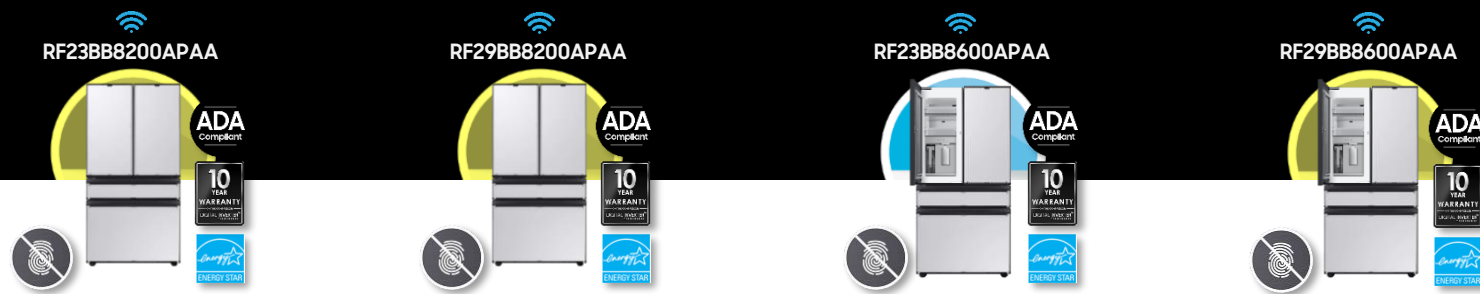

Capacity	23 cu. ft.	29 cu. ft.	23 cu. ft.	29 cu. ft.
Bespoke Panel Ready*	✓	✓	✓	✓
Soft LED Lighting	✓	✓	✓	✓
Depth	Counter Depth	Standard Depth	Counter Depth	Standard Depth
Dimensions	35 3/4" (W) 70" (H) 28 3/4" (D)	35 3/4" (W) 70" (H) 34 1/4" (D)	35 3/4" (W) 70" (H) 28 3/4" (D)	35 3/4" (W) 70" (H) 34 1/4" (D)
Twin Cooling Plus™	✓	✓	✓	✓
Metal Cooling	✓	✓	✓	✓
Digital Inverter Compressor	✓	✓	✓	✓
Water Solution	AutoFill Water Pitcher	AutoFill Water Pitcher	Beverage Center™ w/ AutoFill Water Pitcher	Beverage Center™ w/ AutoFill Water Pitcher
Ice Solution	Dual Auto Ice Maker (Ice Bites™ & Cubed Ice)	Dual Auto Ice Maker (Ice Bites™ & Cubed Ice)	Dual Auto Ice Maker (Ice Bites™ & Cubed Ice)	Dual Auto Ice Maker (Ice Bites™ & Cubed Ice)
FlexZone™ Drawer	✓ 5 Temp. (-5°C, -1°C, 1°C, 3°C, 5°C)	✓ 5 Temp. (-5°C, -1°C, 1°C, 3°C, 5°C)	✓ 5 Temp. (-5°C, -1°C, 1°C, 3°C, 5°C)	✓ 5 Temp. (-5°C, -1°C, 1°C, 3°C, 5°C)
Crisper+	✓	✓	✓	✓
Sabbath Mode	✓	✓	✓	✓
Accessories				
Water Filter	HAF-QIN	HAF-QIN	HAF-QIN	HAF-QIN

*See Bespoke Panels PDF for panel options and accessories

All specifications are subject to change